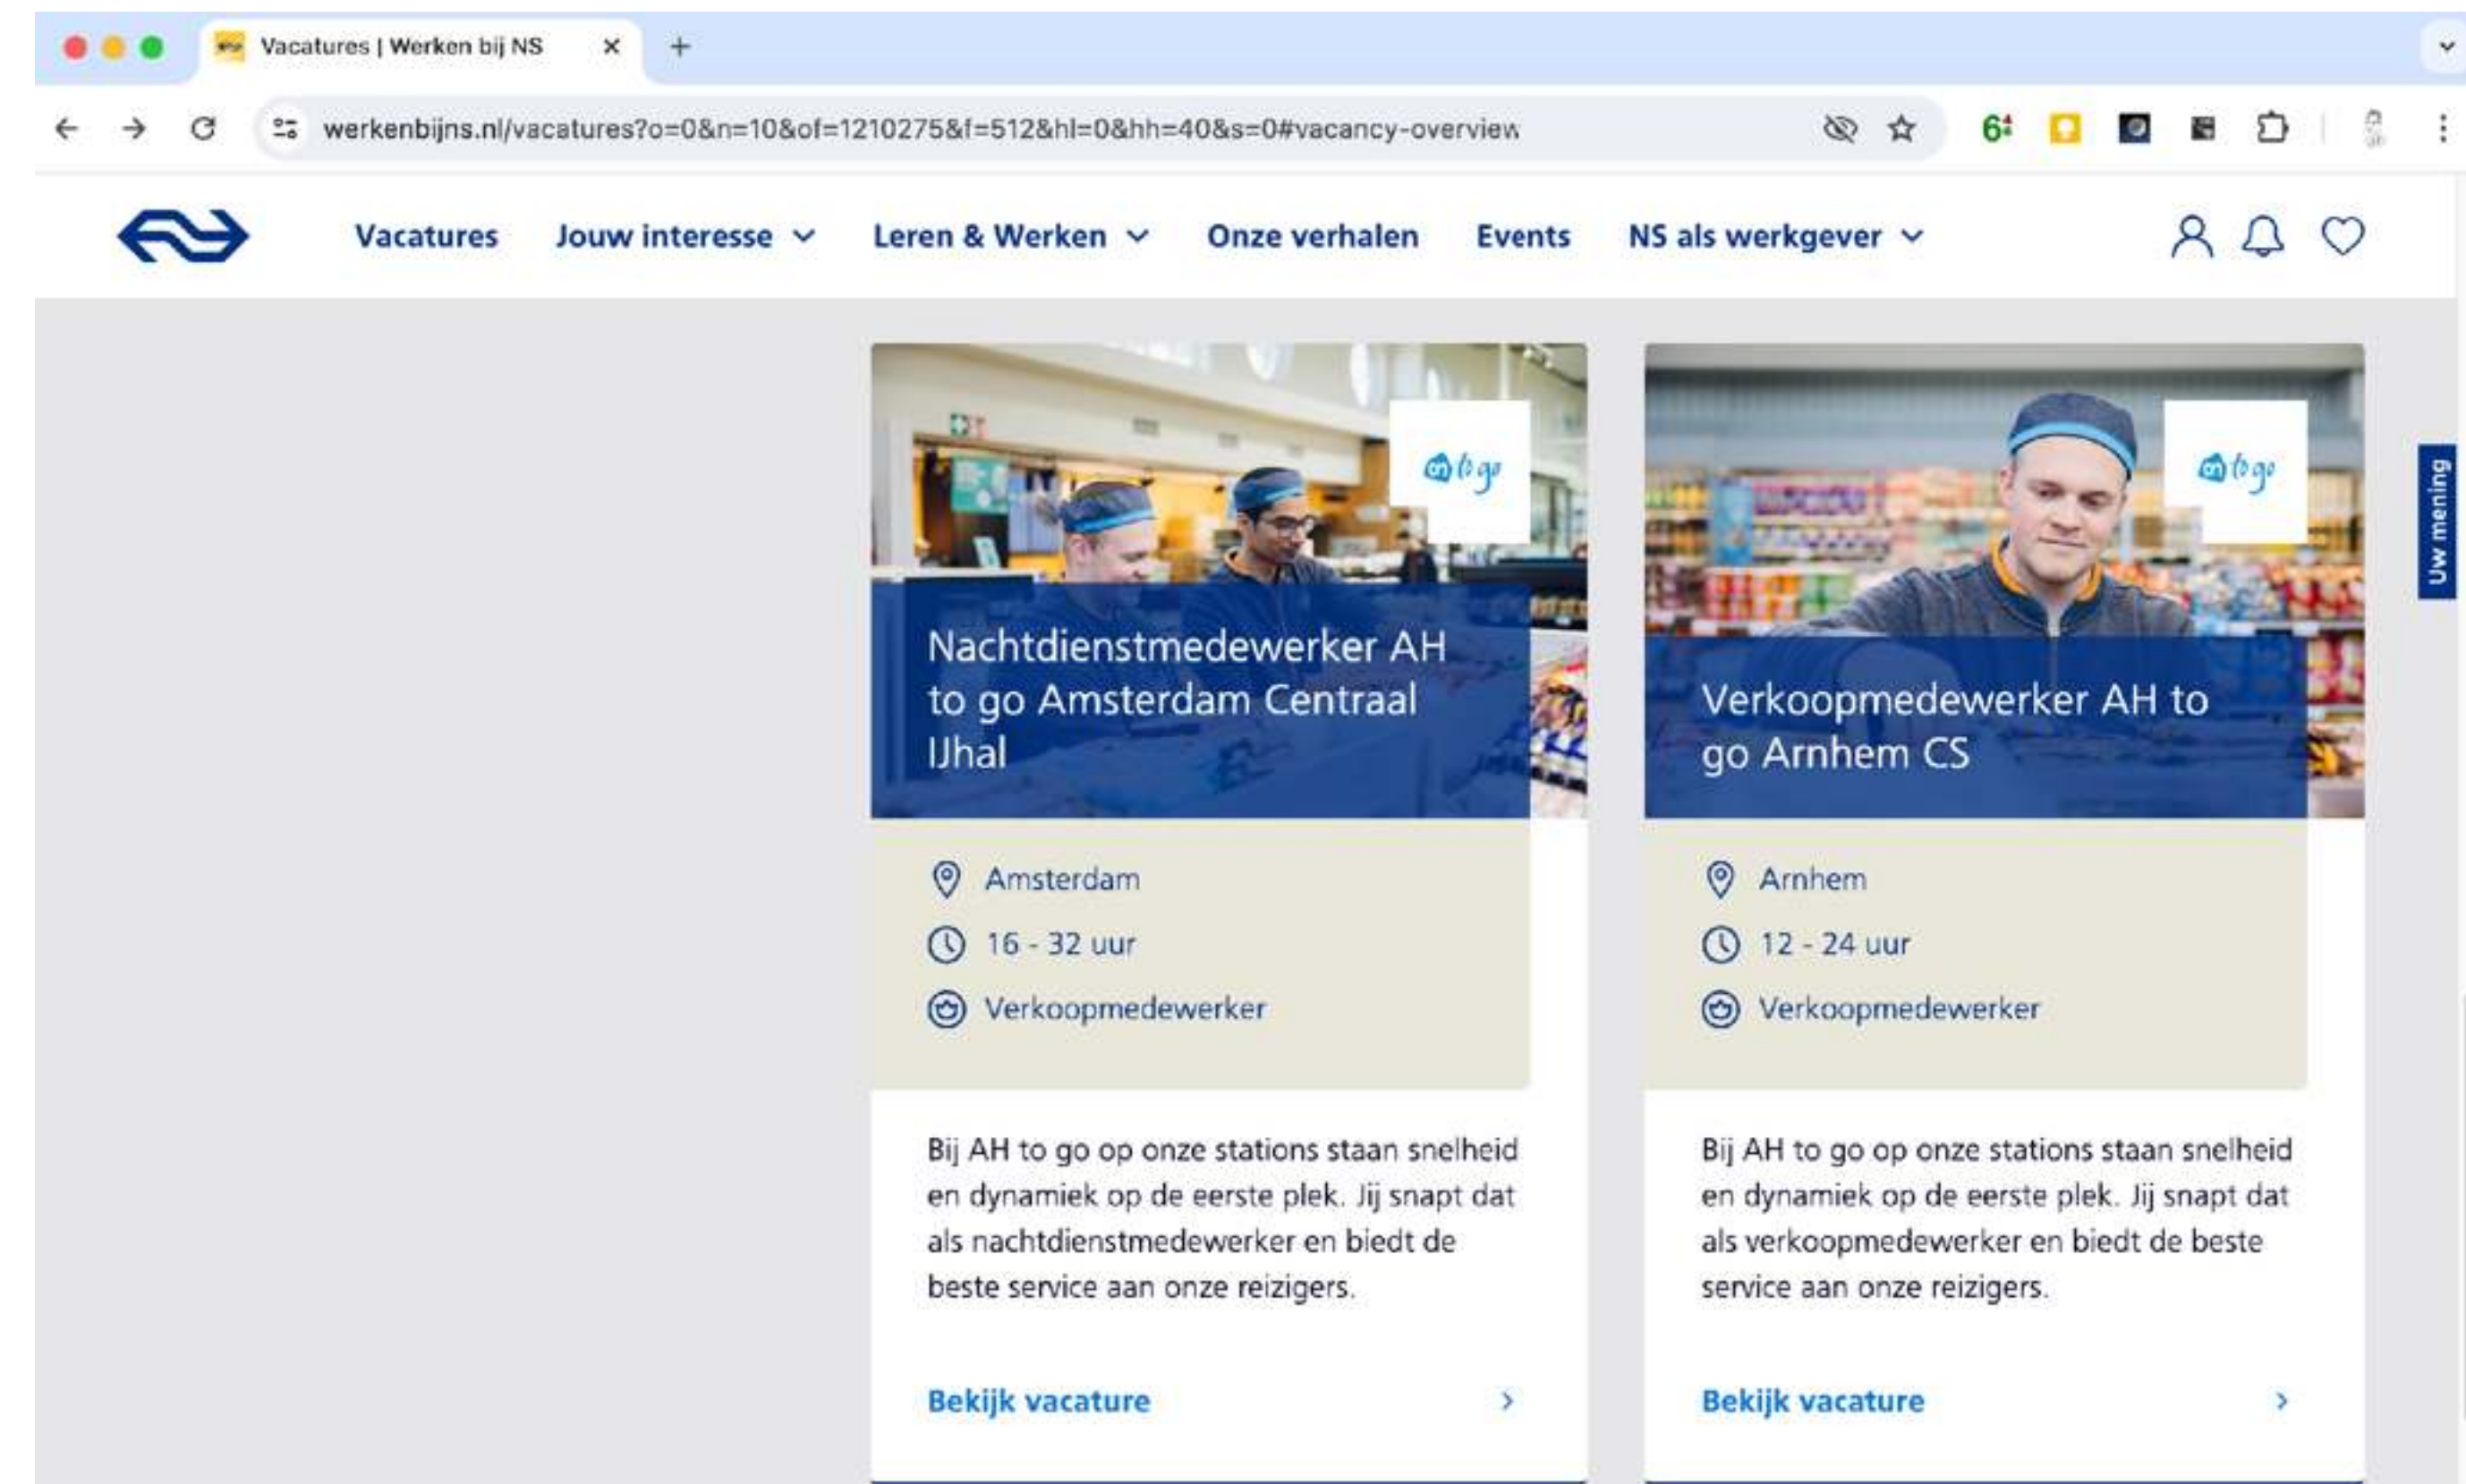

Albert Heijn to go

- Established in **1999** at the station 's-Hertogenbosch
- Actually a **franchise** run by NS (*and possibly others*)