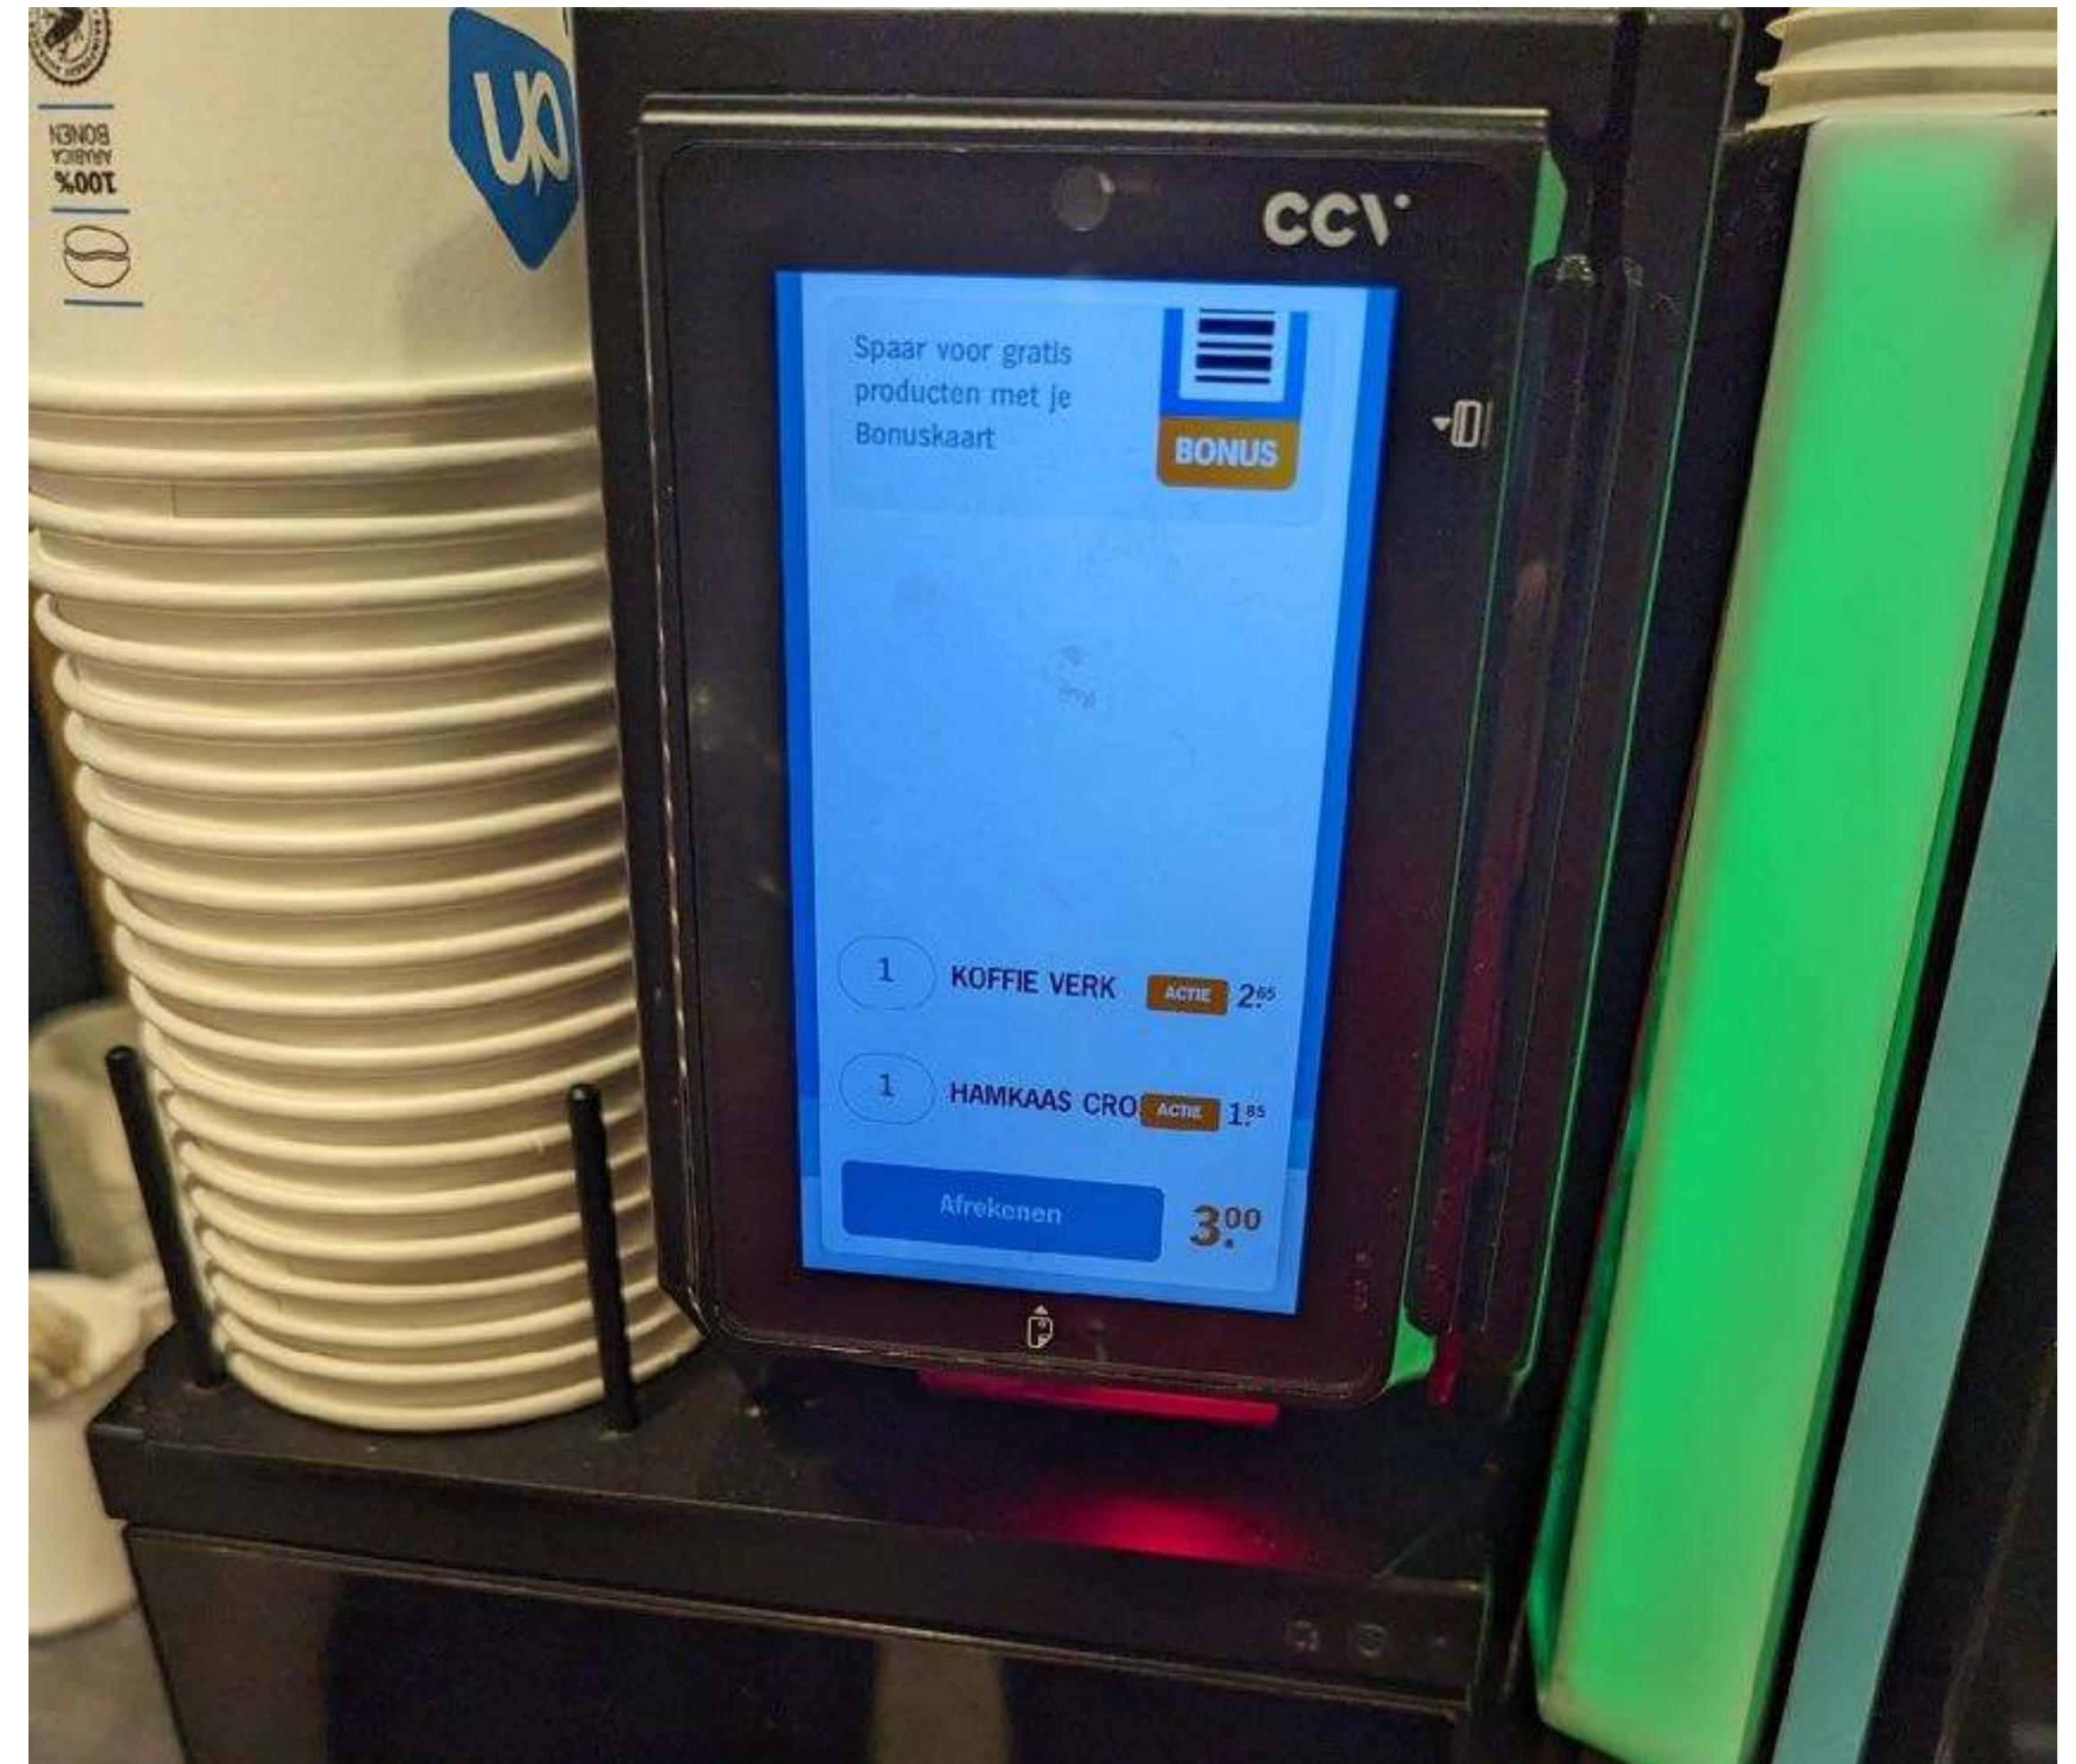

# Coffee machine is the new self-checkout!

- To offer the **6th coffee for free**, one must scan bonus card
- POS terminals on the coffee machines got recently barcode scanners for that
- It is actually a **fully functional self-checkout!** You can scan any product with barcode
- But you must order a drink first
- There are combi-deals ☕ + 🥐